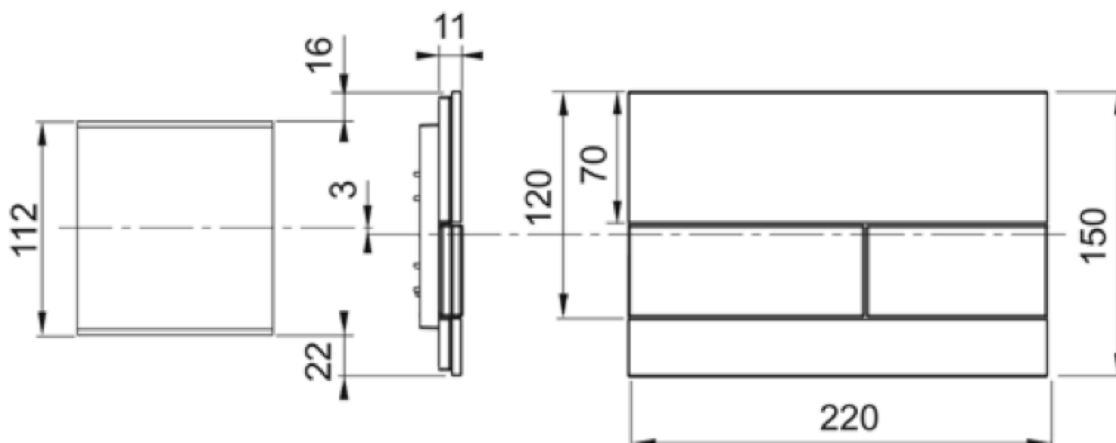

PACKAGING

- Single Items, Box : Size : 170mm x 240mm x 45mm
- Disposal : According to local bylaws

SPECIFICATION CLAUSE

TECESquare Glass push control plate to suit TECE range of Installation Frames & Concealed Cisterns, with spring loaded rocker buttons, actuation control rods & matching installation frame, with optional 'Flush' fitting kit

Range	Size	ART No.
TECESquare Glass	Control Push Plate, <i>White</i> Glass, <i>White</i> Buttons	FP9 240 800
TECESquare Glass	Control Push Plate, <i>White</i> Glass, <i>Br. Stainless</i> Buttons	FP9 240 801
TECESquare Glass	Control Push Plate, <i>White</i> Glass, <i>Pol. Chrome</i> Buttons	FP9 240 802
TECESquare Glass	Control Push Plate, <i>Green</i> Glass, <i>White</i> Buttons	FP9 240 803
TECESquare Glass	Control Push Plate, <i>Green</i> Glass, <i>Br. Stainless</i> Buttons	FP9 240 804
TECESquare Glass	Control Push Plate, <i>Green</i> Glass, <i>Pol. Chrome</i> Buttons	FP9 240 805
TECESquare Glass	Control Push Plate, <i>Black</i> Glass, <i>Br. Stainless</i> Buttons	FP9 240 806
TECESquare Glass	Control Push Plate, <i>Black</i> Glass, <i>Pol. Chrome</i> Buttons	FP9 240 807
TECESquare Glass	Control Push Plate, <i>Black</i> Glass, <i>Gold</i> Buttons	FP9 240 808
TECESquare Glass	Control Push Plate, <i>Black</i> Glass, <i>Black</i> Buttons	FP9 240 809
TECESquare Glass	Control Push Plate, <i>Mirror</i> Glass, <i>Br. Stainless</i> Buttons	FP9 240 815
TECESquare Glass	Control Push Plate, <i>Ivory</i> Glass, <i>Chrome</i> Buttons	FP9 240 816
TECESquare Glass	Control Push Plate, <i>Ivory</i> Glass, <i>Br. Stainless</i> Buttons	FP9 240 817

E&OE

We reserve the right to alter & amend specifications without prior notice

This is not a specification document & does not guarantee performance

© Bathroom Engineering^{TM}

June 15